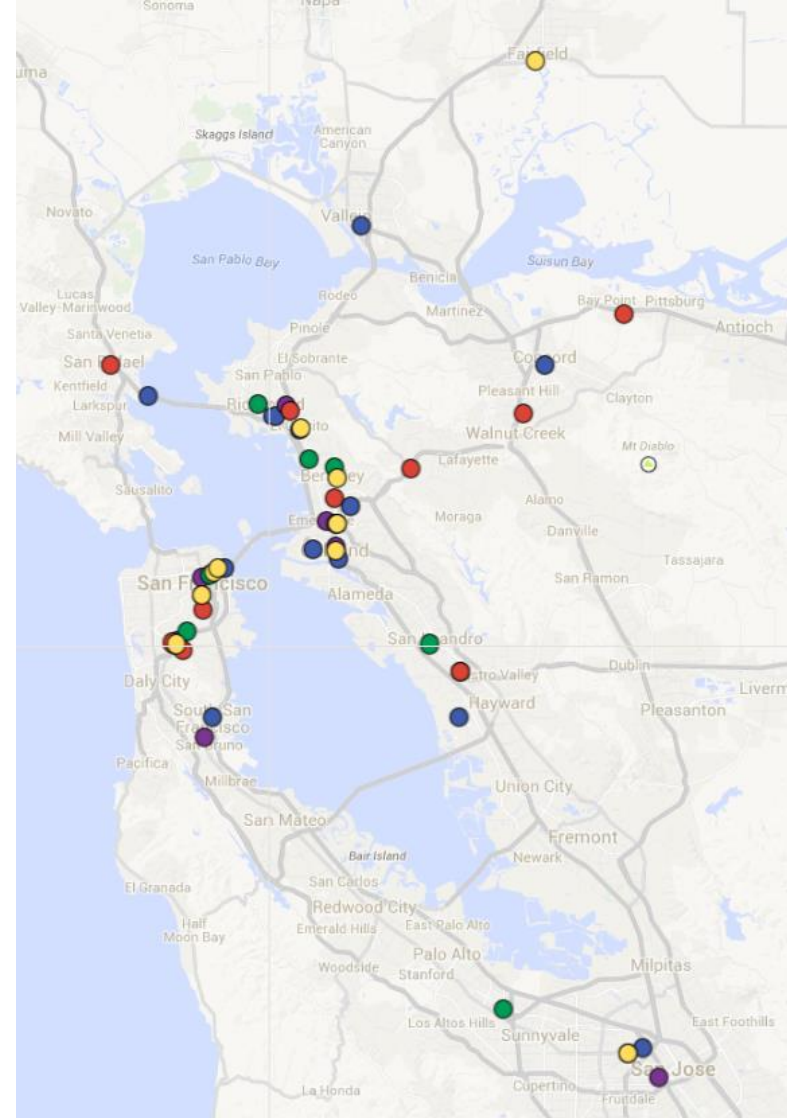

TransForm

Our communities. Our transportation. Our future.

THE SUCCESS

San Mateo County
TRANSIT DISTRICT

Municipal Transportation Agency

CITY OF
WALNUT
CREEK

THE CAMPAIGN

LESSONS LEARNED